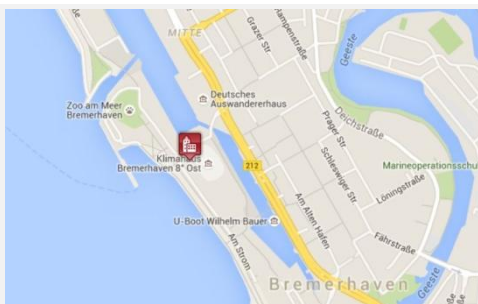

A map is provided at
www.bremenports.de/Company/Contact